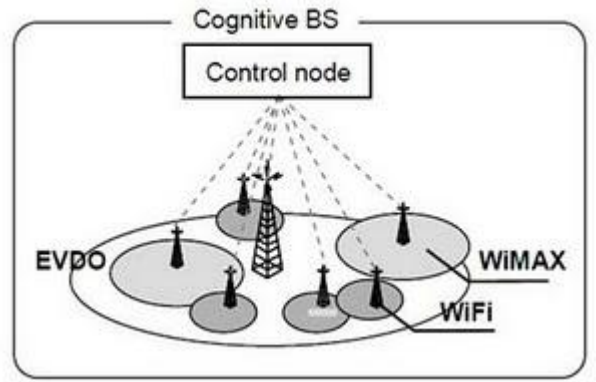

self-architecting wireless

+

LR-PON

+

flat core

ut
ie

Fig.1--POWER AMPLIFIER with STK40xx SERIES POWER IC Sam 8/01

INTERPLAY