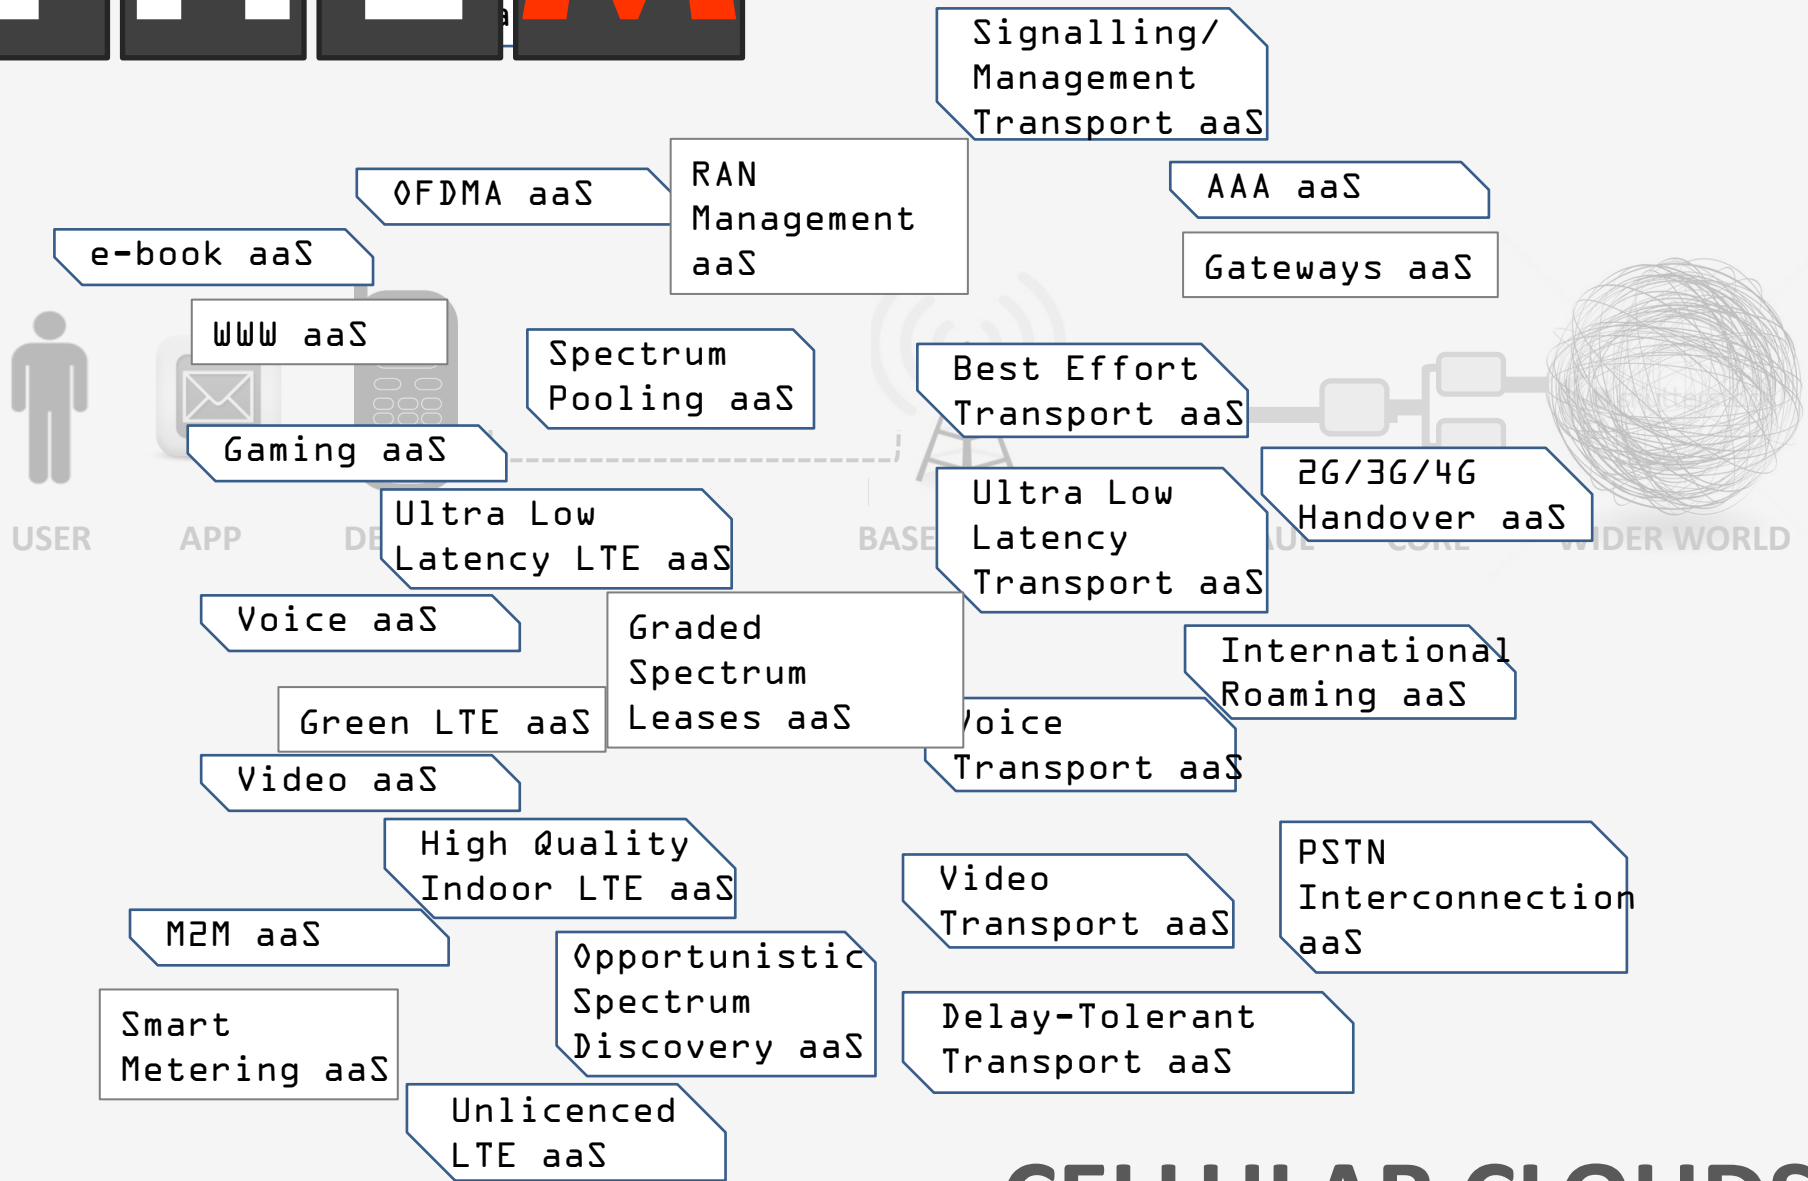

DEVICE

RADIO ACCESS
NETWORK

SPECTRUM

BASESTATION

BACKHAUL

CORE

WIDER WORLD

BREAKDOWN OF OWNERSHIP MODELS

OSCILLATING FUNCTIONALITY

PERSONALITIES

CONTENT/APPS

DEVICES

BASESTATIONS /ACCESS POINTS

RADIO ACCESS NETWORKS

SPECTRUM

BACKHAUL OPTIONS / CORES

CLOUD RESOURCES

SMARTS/ INTELLIGENCE

networks of
the future will be
performed
into
existence

who are the
future
choreographers?

THEM

IT

**IT'S ALL ABOUT
ME**

THE M

CELLULAR CLOUDS

machines in charge

in a relationship

... one of us thinks
we're in a relationship

refusing to admit
it's over

in an on, off, on
again type relationship

in a relationship but
we don't know what
we're doing