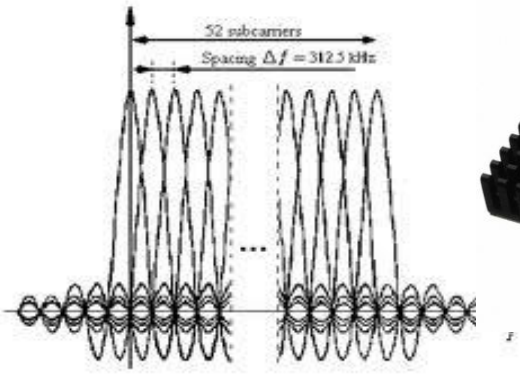

self-architecting wireless

+

LR-PON

+

flat core

ut
ie

Fig.1--POWER AMPLIFIER with STK40xx SERIES POWER IC Sam 8/01

INTERPLAY