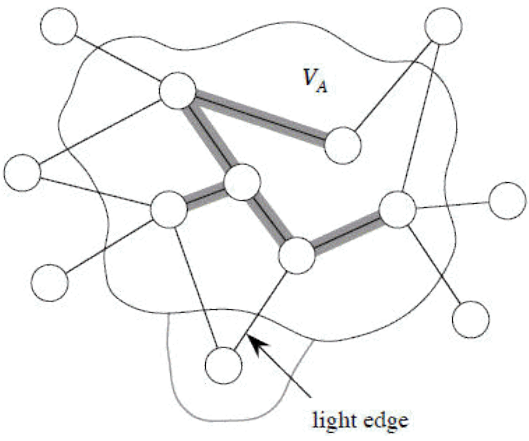

self-architecting wireless

+

LR-PON

+

flat core

ut
ie

Fig.1--POWER AMPLIFIER with STK40xx SERIES POWER IC Sam 8/01

INTERPLAY