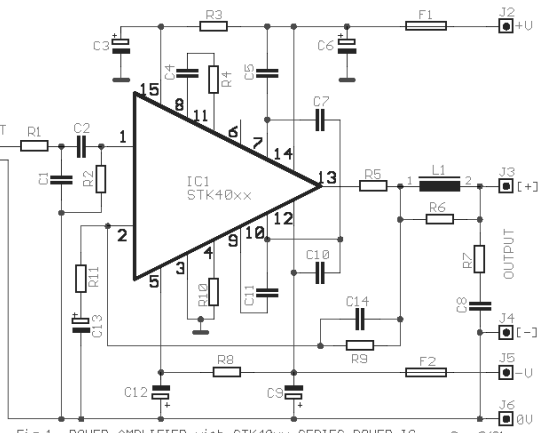

self-architecting wireless

+

LR-PON

+

flat core

ut
ie

Fig.1--POWER AMPLIFIER with STK40xx SERIES POWER IC Sam 8/01

INTERPLAY