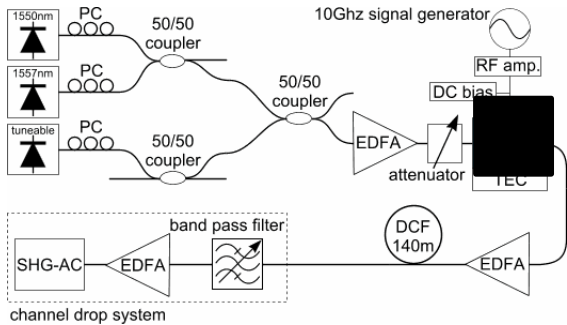

self-architecting wireless

+

LR-PON

+

flat core

ut
ie

Fig.1--POWER AMPLIFIER with STK40xx SERIES POWER IC Sam 8/01

INTERPLAY